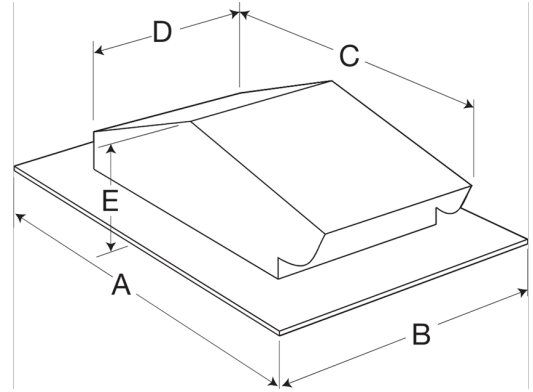

SKU
RJ-6x9

Pitched Roof Cap, Model RJ-6x9, For Models SP/CSP, Product # RJ-6x9

Pitched roof cap discharge accessory constructed of steel with black enamel finish. Includes integral flashing flash, built-in birdscreen and damper.

A	B	C	D	E
18.75 in	14.25 in	14.5 in	10.375 in	6.5 in

Performance Characteristics

No Fan Curve Available.

Construction Features

Includes	Birdscreen Damper Flashing flange
----------	---

California Residents